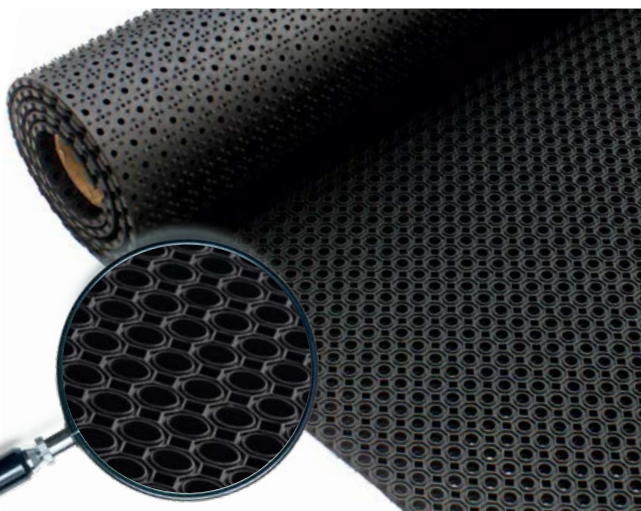

Best

In gomma

Rubber

Caoutchouc

BEST

Larghezza rotolo Roll width Largeur de rouleau	Lunghezza rotolo Roll length Longueur du rouleau	Spessore Thickness Epaisseur	Peso/mtl Weight/mtl Poids/mtl
100 cm	9,4 mt.	1,3 cm	8 Kg./mtl

Tolleranza dimensionale e di peso +/- 5%

Dimensional and weight tolerance +/- 5%

Tolérance dimensionnelle et de poids +/- 5%