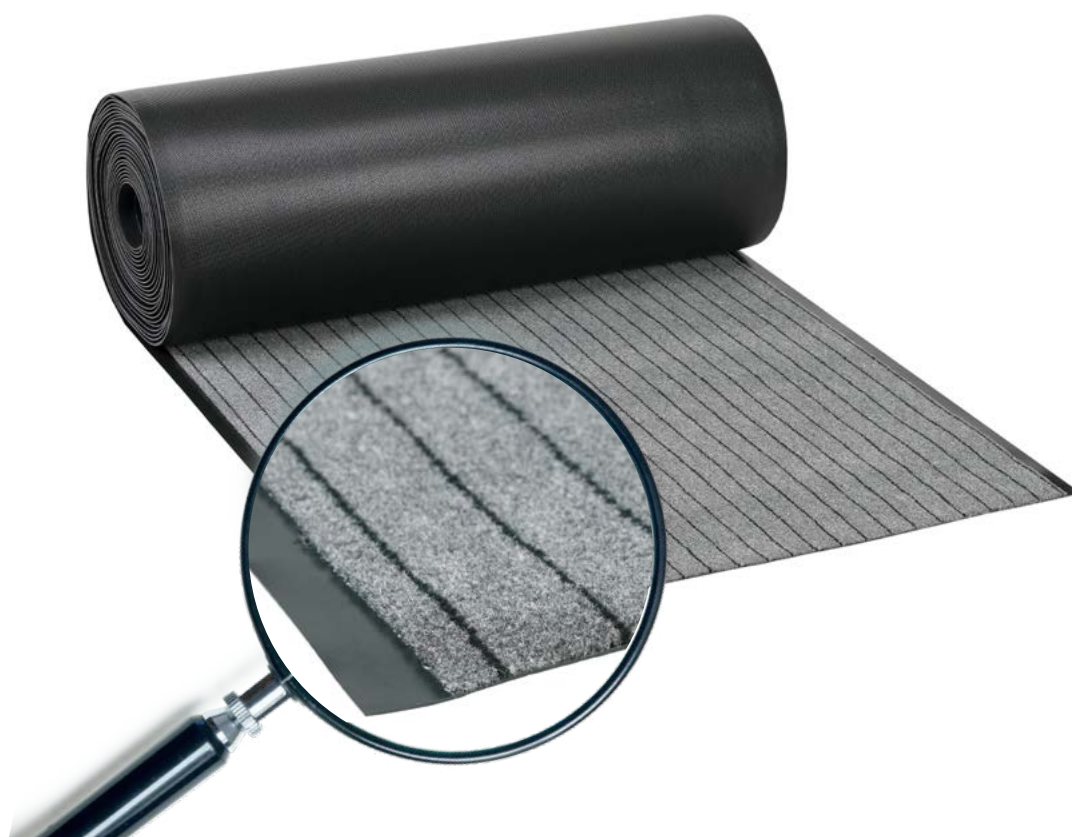

Pezze Alaska

Filato 100% polipropilene
Lavorazione: tuftato
Fondo in vinile nero

Polypropylene yarn 100%
Manufacturing process: tufted
Black vinyl backing

Fibre 100% en polypropylène
Fabrication: tuftée
Sous-couche en vinyle noir

Tolleranza dimensionale e di peso +/- 5%

Dimensional and weight tolerance +/- 5%

Tolérance dimensionnelle et de poids +/- 5%

PEZZE ALASKA

Larghezza rotolo Roll width Largeur de rouleau	Lunghezza rotolo Roll length Longueur du rouleau	Spessore Thickness Epaisseur	Peso/mtl Weight/mtl Poids/mtl
90 cm	15 mt.	0,5 cm	2,3 Kg./mtl