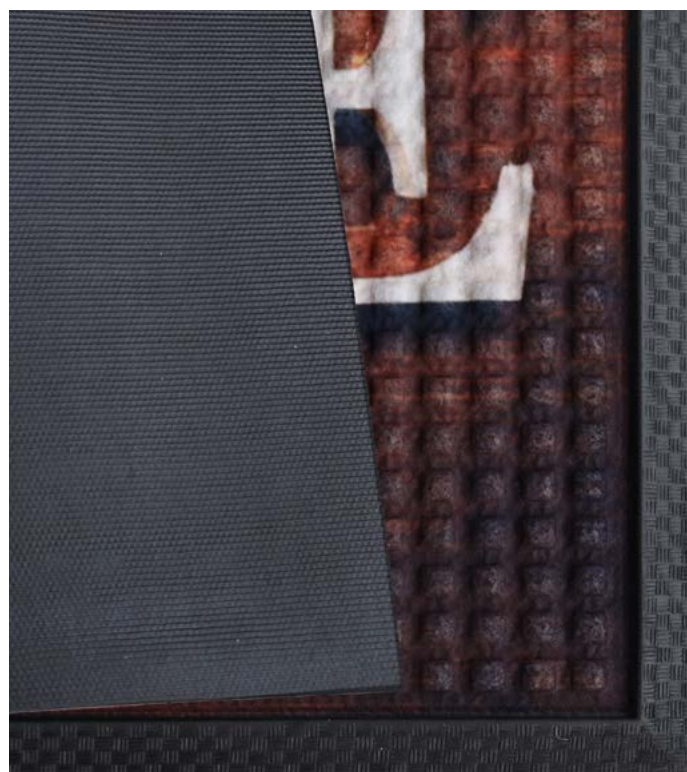

DIGIT

8000771611261 40 x 60 X 1

8000771611278 40 x 70 X 1

☐ X10
☐ X10

CONFEZIONI ASSORTITE / ASSORTED PACKAGES / COLIS ASSORTIS