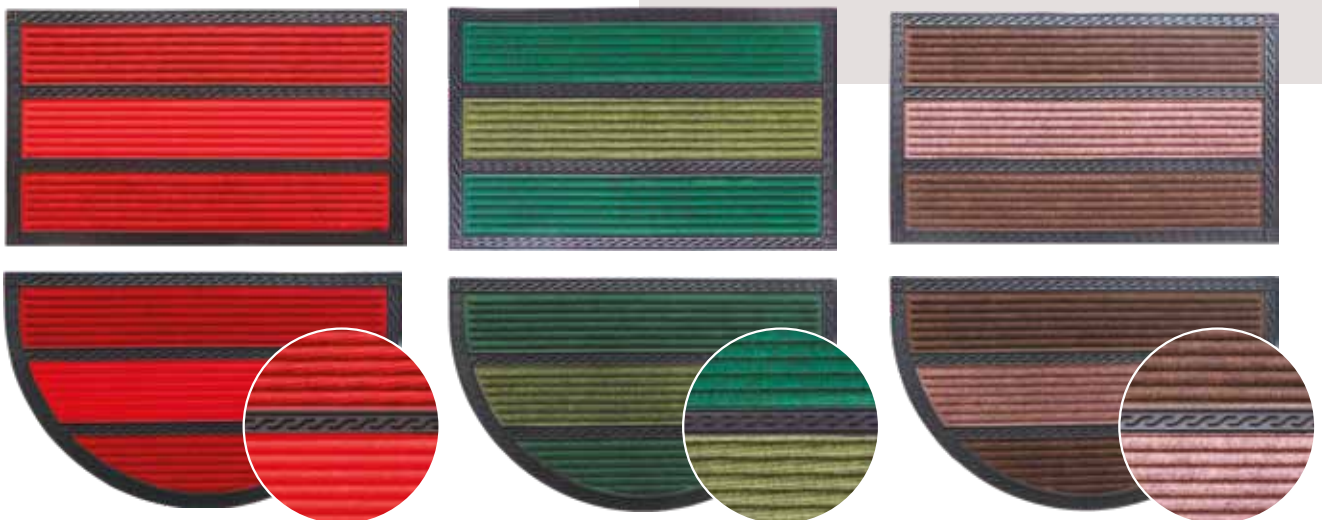

LOFT

8000771620638	45 x 75 x 1	PCS 10	
8000771620645	45 x 75 x 1	PCS 10	
8000771620706	40 x 70 x 1	PCS 10	
8000771620713	40 x 70 x 1	PCS 10	

CONFEZIONI ASSORTITE / ASSORTED PACKAGES / COLIS ASSORTIS